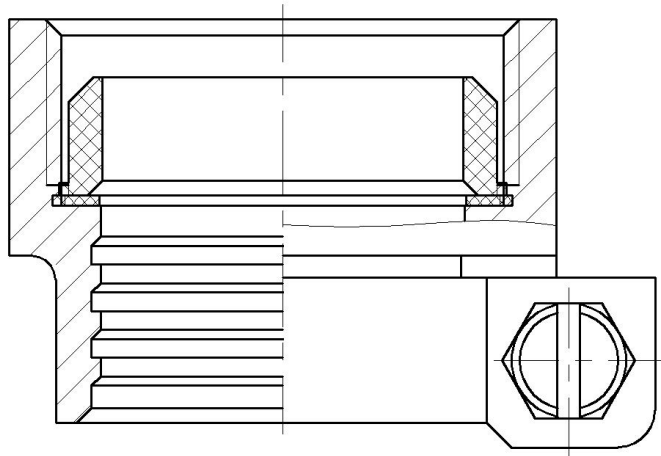

## Submittal Information

United Pack Nut Assembly

Pack Joint for Copper or Plastic Tubing (CTS)

Connection Size	Weight Lbs.	Length	Part Number
3/4"	0.26	1.30"	PACA-3 - NL
1"	0.32	1.28"	PACA-4 - NL

### Features

- All brass parts that come into contact with potable water conforms to AWWA Standard C800 (UNS C89833)
- Components that do not contact potable water conform to AWWA Standard C800 ( ASTM B-62 and ASTM B-584, UNS NO C83600 – 85-5-5-5 )
- Classified to ANSI/NSF 61 and Annex G
- The product has “NL” letters cast into body of fitting for proper identification
- Valve is non-directional and is watertight with flow in either direction
- Ends are integral or secured with adhesive to prevent unintentional disassembly