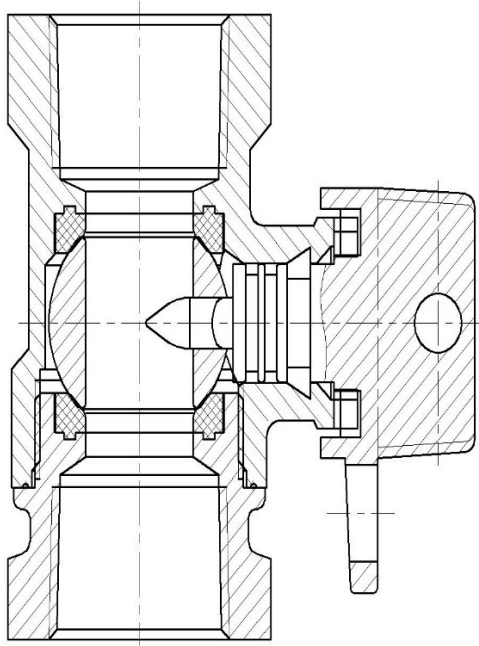

Submittal Information

United Ball Valve Service Valve
Female Iron Pipe x Female Iron Pipe

Inlet Size	Outlet	Valve Size	Weight Lbs.	Length	Part Number
3/4"	3/4"	5/8"	1.08	2-7/8"	SV23BLFF - NL
1"	1"	1"	2.66	3-7/8"	SV4BLFF - NL